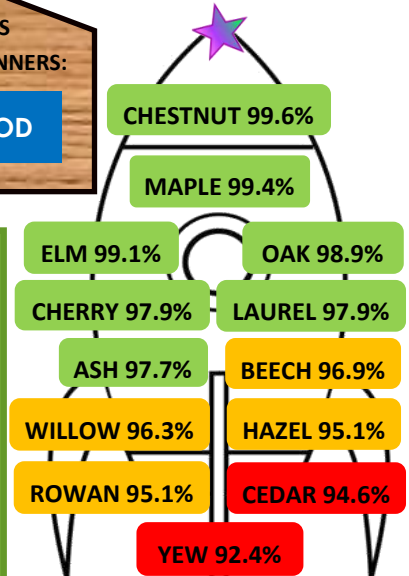

17.07.24: 14:00 Y6 Leavers' Service @ St. Paul's Church. Parents invited.

ATTENDANCE:

97.0%

We have reached our goal!