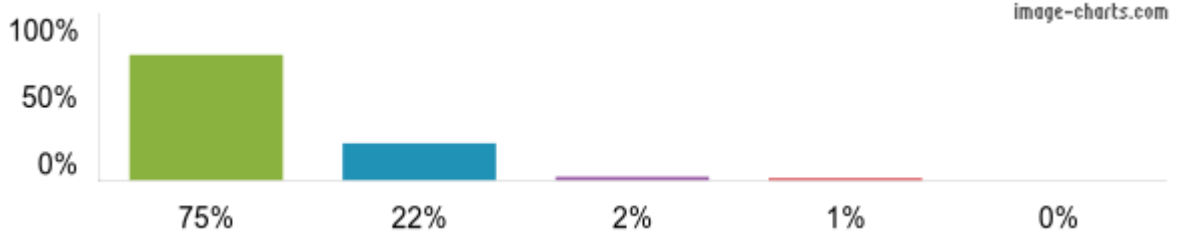

Ofsted Parent View

Search results - Wycliffe CofE Primary School

Children on roll:

350

Responses for this school:

124

Responses for year:

2022/23

[Download data for year 2022/23](#)

[View inspection reports](#)

1. My child is happy at this school.