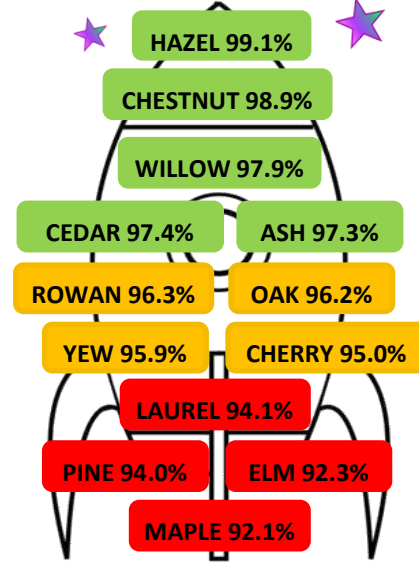

WYCLIFFE WEEKLY

"All different - All equal"

"LIFE IN ALL ITS FULLNESS"
(JOHN 10:10)

15th Nov 2024

Y6 Leaver's Hoody

Please place your order before 18th November.
Here is the link <https://www.schoolleaverscompany.co.uk/shop/6049>

Username: 6049
Password: pfkcs3Tk

THIS WEEK'S
HOUSEPOINT
WINNERS:
Northcliffe
Wood

ATTENDANCE:
95.9%
Our goal is
97%

LAST WEEK'S ATTENDANCE

DEADLINE

Children in Need 2024

As always a huge thank you to everyone who was able to donate for Children in Need. As a school, we raised a total of £226.07. It was fantastic to see so many of you wearing spots and embracing our 'spotty' crafts during our Open Morning.