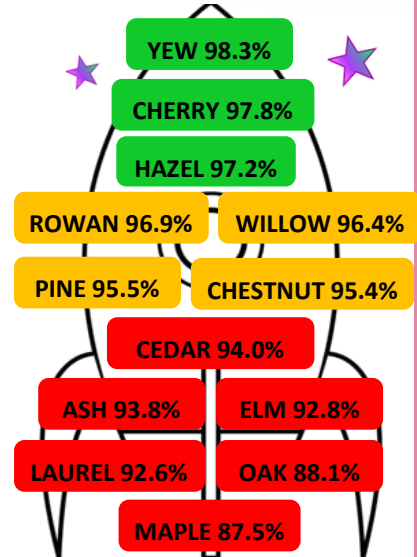

07.02.25: NSPCC Number Day. More info to follow.

NO NUTS PARTY DAY!

On Wednesday 18th December, we will be holding our class Christmas parties. Beforehand, plain paper party plates will be sent home with your child. Although sharing food is a lovely part of the festive period, we must be mindful of individual children's allergies. Therefore, please fill your child's plate with a small selection of snacks just for them to eat at the party. They can also decorate their plate, if they wish! Please note that children will need their usual school/packed lunch on this day and these will purely be party snacks. We also invite children to come to school in party clothes. These must be suitable for wearing all day, including out on the playground.

THIS WEEK'S
HOUSEPOINT
WINNERS:
HEATON
WOOD

ATTENDANCE:

94.5%

Our goal is
97%

Children are welcome to bring Christmas cards to share with classes. Participation is optional, and there is no pressure to send cards. If your child chooses to participate, please ensure that cards are addressed to the class as a whole, rather than to individuals, to make distribution easier. Teachers will read these out to the class.