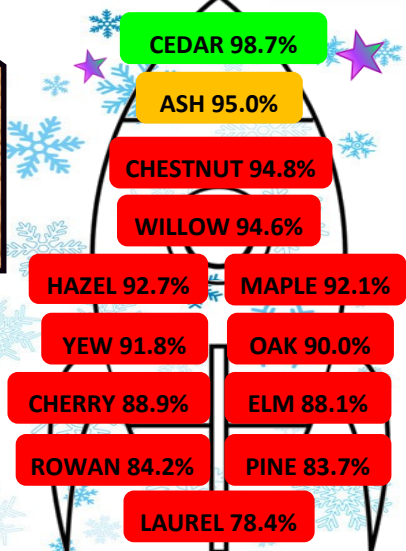

WYCLIFFE WEEKLY

"All different - All equal"

"LIFE IN ALL ITS FULLNESS"
(JOHN 10:10)

20th Dec 2024

LAST WEEK'S ATTENDANCE

THIS WEEK'S
HOUSEPOINT
WINNERS:
NORTHCLIFFE
WOOD

ATTENDANCE:
89.9%
Our goal is
97%

A HUGE THANK YOU TO ALL FOR THE FOOD DONATIONS TO SUPPORT THE BRADFORD NORTH FOODBANK.

- ## DIARY DATES
- 06.01.25:** School re-opens after the Christmas break.
 - 08.01.25 - 10.01.25:** Y6 Residential to Robinwood.
 - 14.01.25: 15:30** Y6 SAT's parent meeting.
 - 16.01.25:** Reception trip to The Deep.
 - 17.01.25:** Y6 Viking visitor.
 - 27.01.25: 11:00 - 23:00** Y4 @ Young Voices concert.
 - 30.01.25: 09:00** Reception Faith Presentation. Parents welcome.
 - 30.01.25: 15.30** Current Y4 parental residential meeting for when in Y5. Pine and Ash.
 - 07.02.25:** NSPCC Number Day. More info to follow.