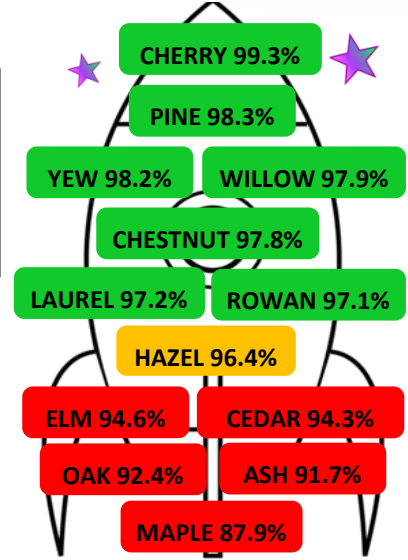

The 12 days of Advent

ATTENDANCE:  
**95.8%**  
Our goal is 97%